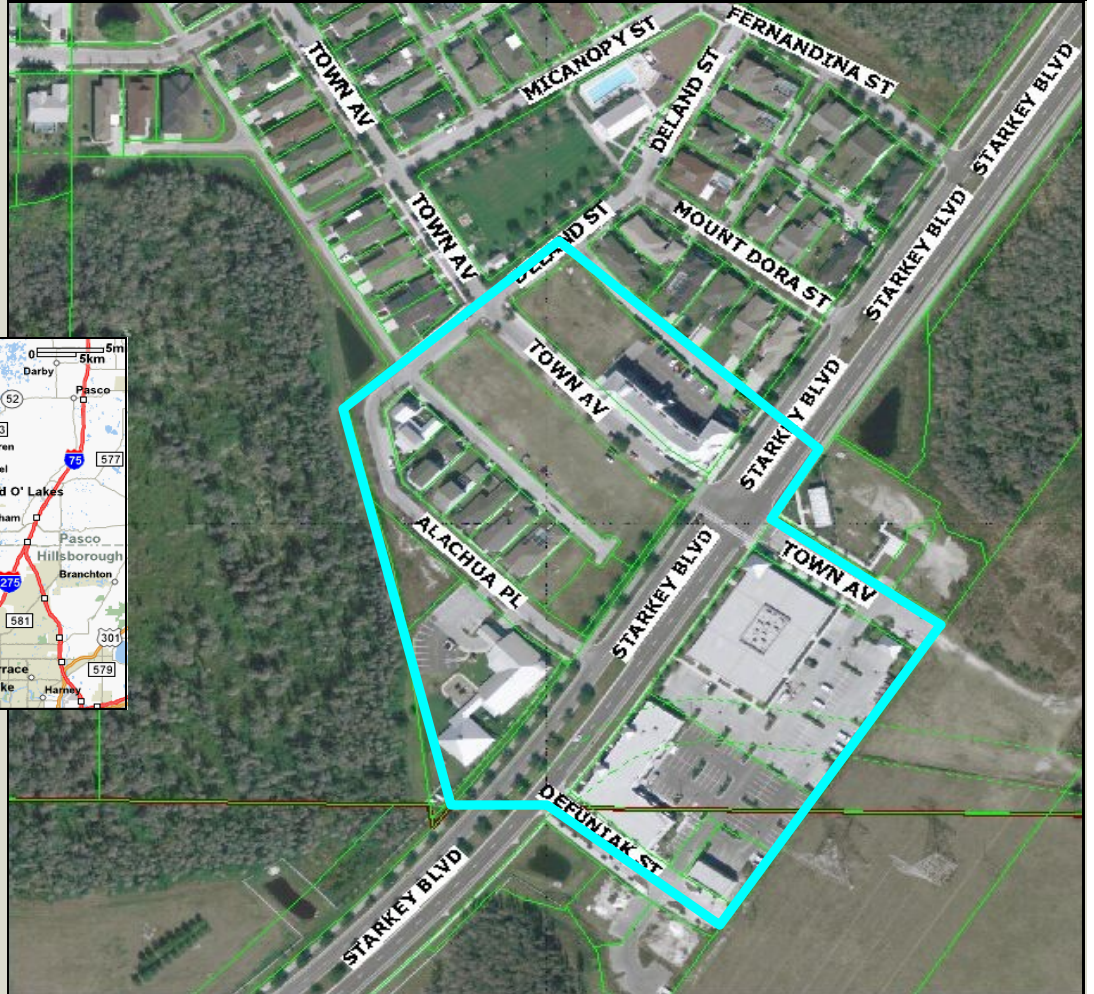

PASCO

The Right Environment!

Longleaf

Longleaf is located on State Road 54 and east of Little Road. Longleaf is a master planned community with four distinctive neighborhoods. Seven commercial tracts have been set aside for offices of 2,500 to 20,000 sf. Pasco County provides water and sewer. Electric provided by Progress Energy.